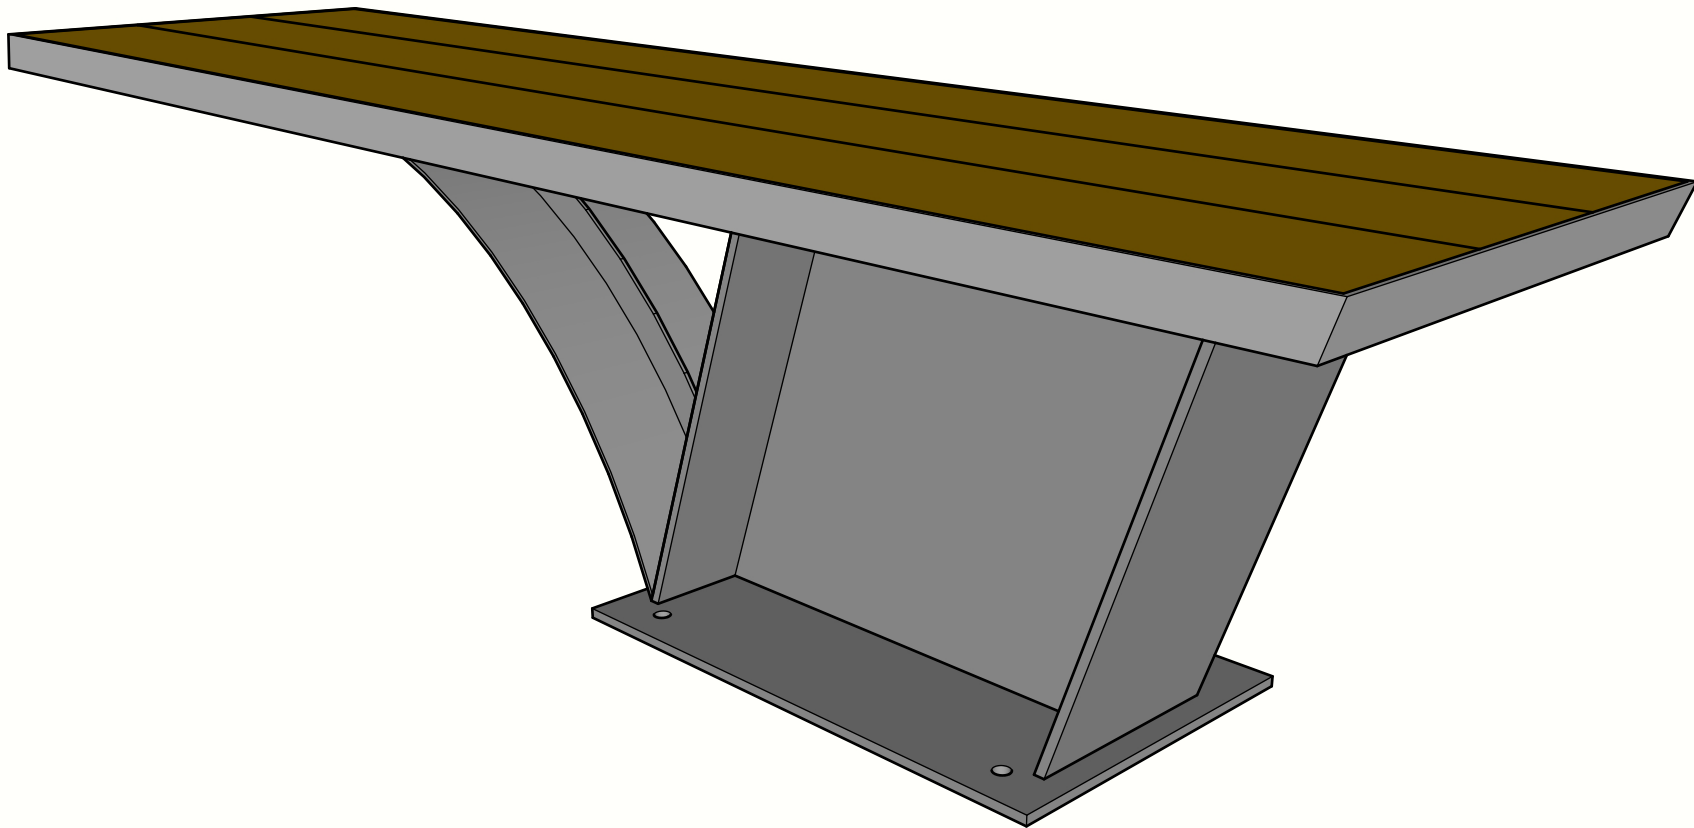

Wishbone
site furnishings

WISHBONE SITE FURNISHINGS

210-27090 GLOUCESTER WAY LANGLEY, BC

DWG. TITLE: CITY SCAPE 6FT STRAIGHT BENCH

REVISION: 01/01/20 R:00

MATERIAL:
ALUMINUM

DWG. NO.
DWSBBN01012000

DRAWN BY:
BRAD SULLIVAN

PATTERN NO.
N/A

MODEL NO.
CSSB-6

SCALE:
1:16

SHEET:
1 OF 2

DATE:
01 JAN 20

	WISHBONE SITE FURNISHINGS 210-27090 GLOUCESTER WAY LANGLEY, BC			
	DWG. TITLE: CITY SCAPE 6FT STRAIGHT BENCH REVISION: 01/01/20 R:00			
MATERIAL: ALUMINUM	DWG. NO. DWSBBN01012000	DRAWN BY: BRAD SULLIVAN		
PATTERN NO. N/A	MODEL NO. CSSB-6	SCALE: AS SHOWN	SHEET: 2 OF 2	DATE: 01 JAN 20